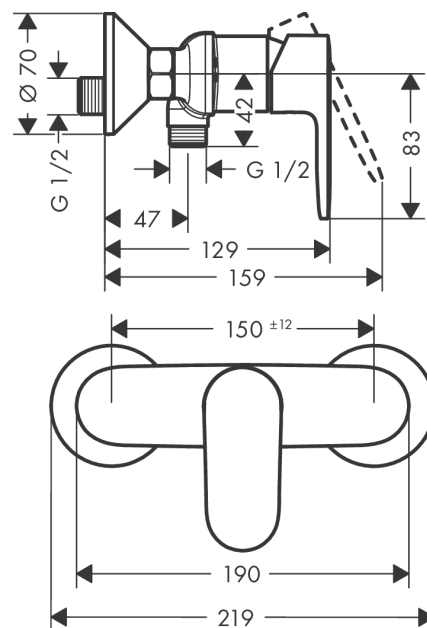

Vernis Blend

Single lever shower mixer for exposed installation

Surfaces: **Chrome** Article Number: **71640000**

Description

product features

- 1 function
- connection type: s-shaped connections
- flow rate of hand shower at 3 bar: 15,7 l/min
- ceramic cartridge
- min. operating pressure: 1 bar
- max. operating pressure: 10 bar
- temperature limitation adjustable
- non-return valve
- with silencer
- suitable for continuous flow water heaters
- hose connection DN15
- connection dimension: DN15

Product image

Scale drawing

Flowchart

Shower outlet with 1B-resistance

Vernis Blend
Single lever shower mixer for exposed installation
 Surfaces: **Chrome** Article Number: **71640000**

Exploded Drawing

Year of production: >01/21

Vernis Blend
Single lever shower mixer for exposed installation
 Surfaces: **Chrome** Article Number: **71640000**

Spare part list

Year of production: >01/21

Pos.	Description	Article Number	Price	PU
1	handle	93715000	-	1
2	screw cover	96338000	-	1
3	flange	93716000	-	1
4	nut	93717000	-	1
5	cartridge, assy	92730000	-	1
6	locking screw for handle	95140000	-	1
7	seal	95008000	-	1
8	set of non return valves DW 15	94074000	-	1
9	connecting thread G½	93767000	-	1
10	O-ring 16x2	98133000	-	1
11	filter packing	96922000	-	1
12	escutcheon Ø 70 mm	93718000	-	1
13	set of S-unions (±12 mm)	94140000	-	1
14	noise reduction	96429000	-	1