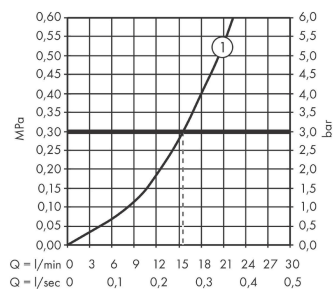

Vernis Blend

Single lever shower mixer for exposed installation

Surfaces: **Chrome** Article Number: **71640000**

Description

product features

- 1 function
- connection type: s-shaped connections
- flow rate of hand shower at 3 bar: 15,7 l/min
- ceramic cartridge
- min. operating pressure: 1 bar
- max. operating pressure: 10 bar
- temperature limitation adjustable
- non-return valve
- with silencer
- suitable for continuous flow water heaters
- hose connection DN15
- connection dimension: DN15

Product image

Scale drawing

Flowchart

Shower outlet with 1B-resistance

Vernis Blend
Single lever shower mixer for exposed installation
 Surfaces: **Chrome** Article Number: **71640000**

Exploded Drawing

Year of production: >01/21