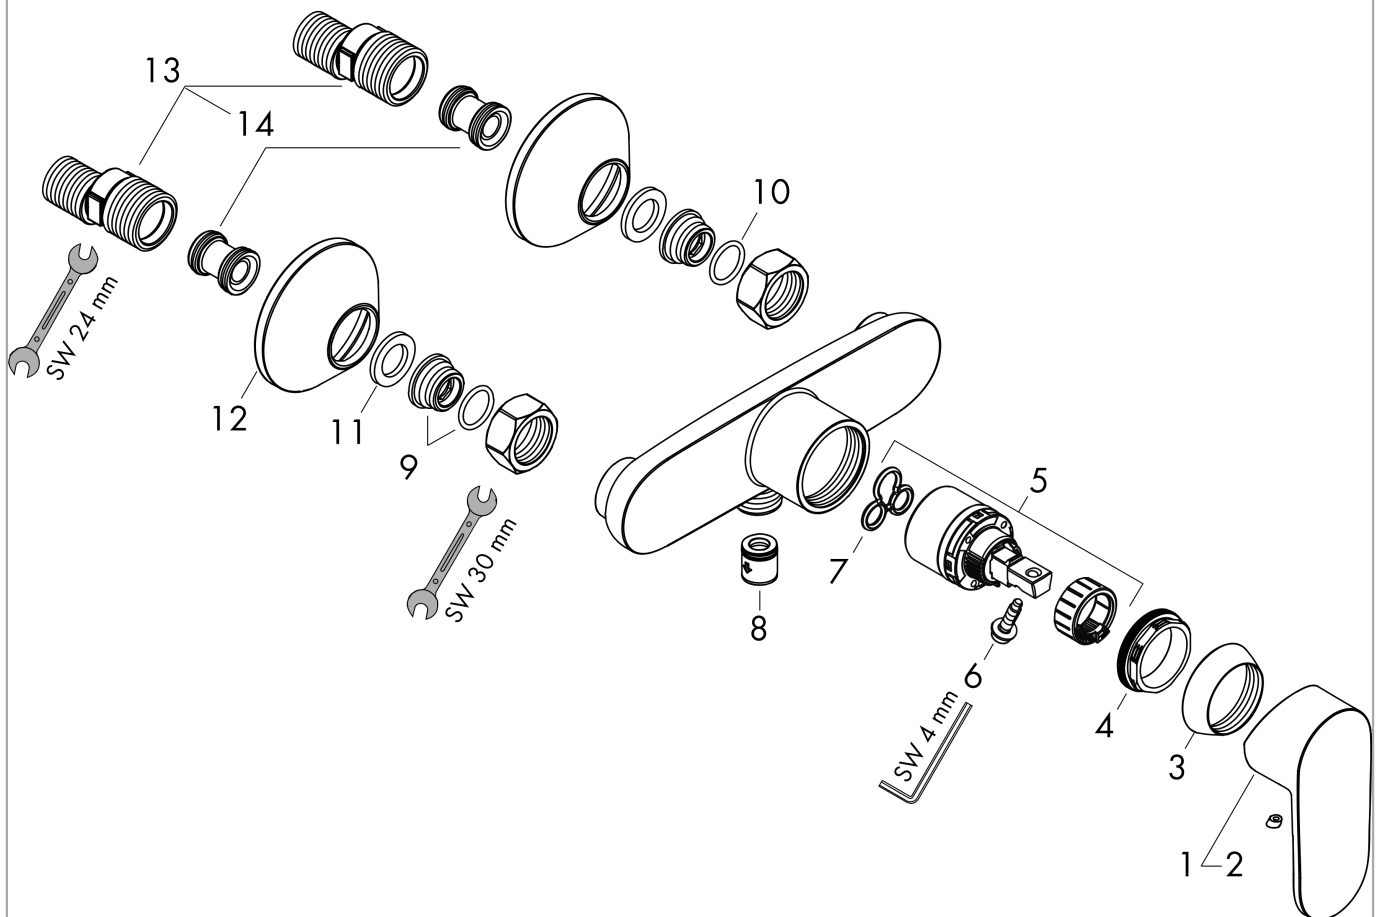

Vernis Blend

Single lever shower mixer for exposed installation

Surfaces: **Chrome** Article Number: **71640000**

Description

product features

- 1 function
- connection type: s-shaped connections
- flow rate of hand shower at 3 bar: 15,7 l/min
- ceramic cartridge
- min. operating pressure: 1 bar
- max. operating pressure: 10 bar
- temperature limitation adjustable
- non-return valve
- with silencer
- suitable for continuous flow water heaters
- hose connection DN15
- connection dimension: DN15

Product image

Scale drawing

Flowchart

Shower outlet with 1B-resistance

Vernis Blend
Single lever shower mixer for exposed installation
 Surfaces: **Chrome** Article Number: **71640000**

Exploded Drawing

Year of production: >01/21

Vernis Blend
Single lever shower mixer for exposed installation
 Surfaces: **Chrome** Article Number: **71640000**

Spare part list

Year of production: >01/21

Pos.	Description	Article Number	Price	PU
1	handle	93715000	-	1
2	screw cover	96338000	-	1
3	flange	93716000	-	1
4	nut	93717000	-	1
5	cartridge, assy	92730000	-	1
6	locking screw for handle	95140000	-	1
7	seal	95008000	-	1
8	set of non return valves DW 15	94074000	-	1
9	connecting thread G½	93767000	-	1
10	O-ring 16x2	98133000	-	1
11	filter packing	96922000	-	1
12	escutcheon Ø 70 mm	93718000	-	1
13	set of S-unions (±12 mm)	94140000	-	1
14	noise reduction	96429000	-	1